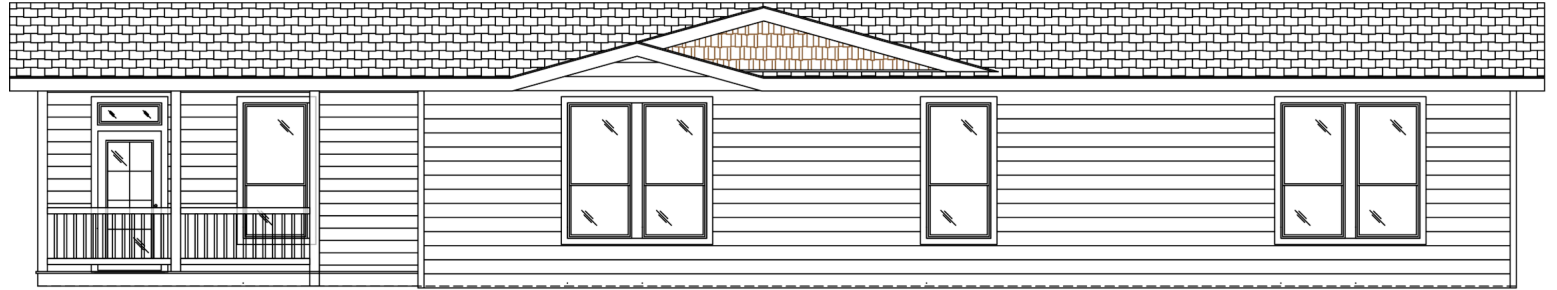

THE MAJESTIC SERIES

The Majestic

9604

30' × 70'

DIMENSIONS

1,944 ^{sf}

LIVING SPACE

3

BEDROOMS

2

BATHROOMS

OVERVIEW

Super wide home built 30' wide for spacious look and feel

Heritage Home Center

(425) 353-5464

or [Request Firm Quote](#)

— [EMAIL US](#)

02 FRONT ELEVATION

FRONT SIDEWALL

REAR ENDWALL

FRONT ENDWALL

REAR SIDEWALL